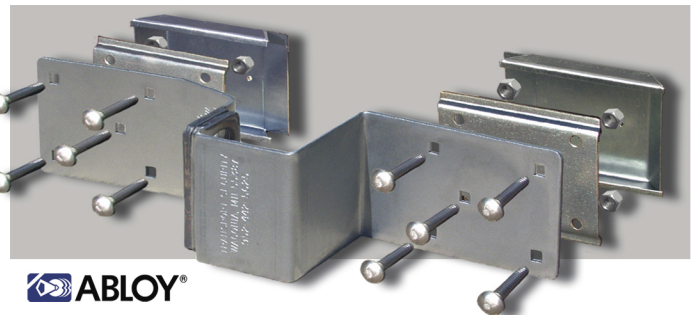

A Solid Stainless Steel Hasp Designed To Protect The Padlock From Tampering.

Easy To Install High Security For Side Or Rear Door Vans And Trailers.

The heavy gage stainless steel hasp features double thick welded tabs to protect the padlock from cutting or sawing attempts to remove it.

Combined with one of our ABLOY® locks, that use tumblers keyed to open with only one of 360 million combinations, most thieves won't have the tools or the time to bother.

Each set serves as its own template for easy installation and comes complete with hardware and slide covers for the inside fasteners.