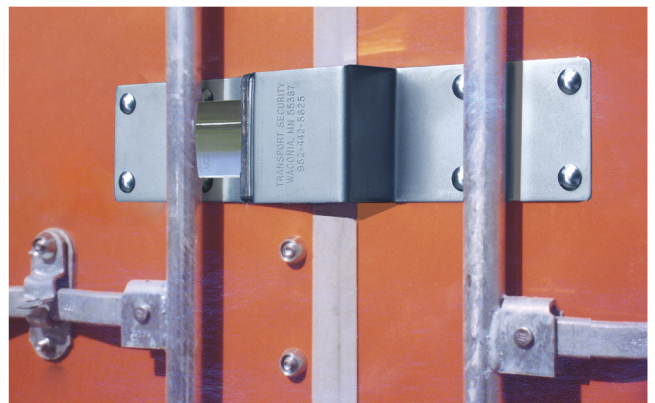

A Solid Stainless Steel Hasp Designed To Protect The Padlock From Tampering.

Easy To Install High Security For Side Or Rear Door Vans And Trailers.

The heavy gage stainless steel hasp features double thick welded tabs to protect the padlock from cutting or sawing attempts to remove it.

Combined with one of our ABLOY® locks, that use tumblers keyed to open with only one of 360 million combinations, most thieves won't have the tools or the time to bother.

Each set serves as its own template for easy installation and comes complete with hardware and slide covers for the inside fasteners.