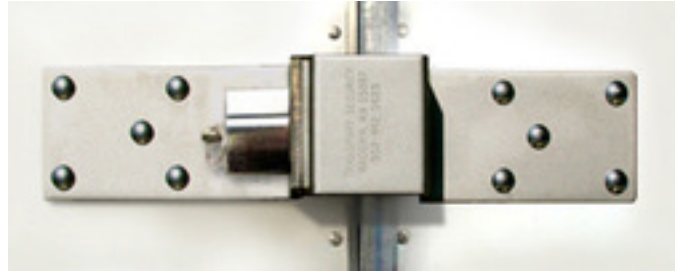

A Solid Stainless Steel Hasp Designed To Protect The Padlock From Tampering.

Easy To Install High Security For Side Or Rear Door Vans And Trailers.

The heavy gage stainless steel hasp features double thick welded tabs to protect the padlock from cutting or sawing attempts to remove it.

Combined with one of our ABLOY® locks, that use tumblers keyed to open with only one of 360 million combinations, most thieves won't have the tools or the time to bother.

Each set serves as its own template for easy installation and comes complete with hardware and slide covers for the inside fasteners.