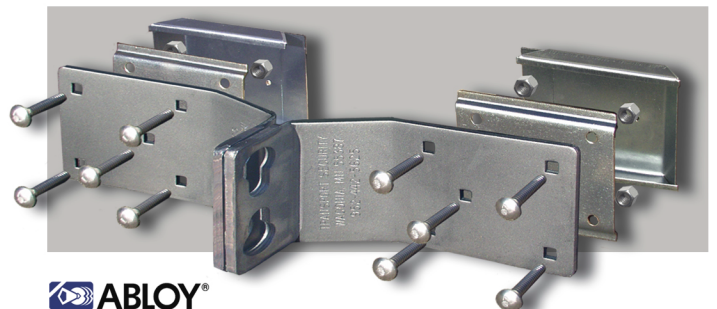

## **A Solid Stainless Steel Hasp Designed To Protect The Padlock From Tampering.**

### **Easy To Install Maximum Security For All Trailers, Reefers And Dry Vans.**

The heavy gage stainless steel hasp features double thick welded tabs to protect the padlock from cutting or sawing attempts to remove it.

Combined with one of our ABLOY® locks, that use tumblers keyed to open with only one of 360 million combinations, most thieves won't have the tools or the time to bother.

Each set serves as its own template for easy installation and comes complete with hardware and slide covers for the inside fasteners.