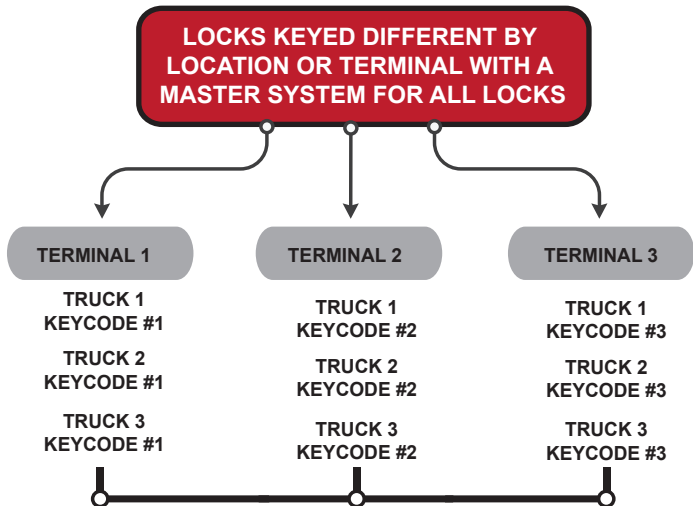

CUSTOMIZED KEYING SOLUTIONS

TransportSecurity.com
 (630) 247-1747
 nick@transportsecurity.com

Master systems can be applied to any padlock or locking device that has an ABLOY[®] cylinder. For example, your Padlock, King Pin, Air Cuff[®]* and Adjustable Trailer Locks can all be keyed alike.

**If you are interested in possibly adding Air Cuff Locks to a master system in the future, we need to be notified before system is created.*

MASTER KEY OPENS ALL KEY CODES

MASTER KEY OPENS ALL KEY CODES