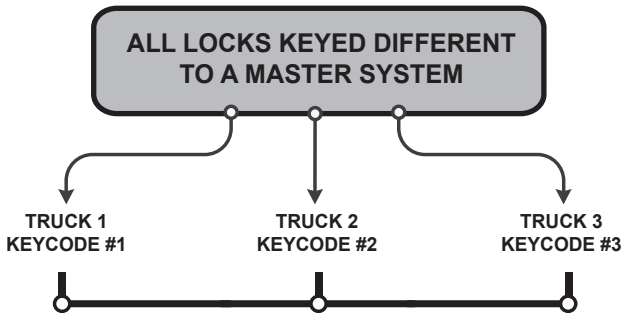

CUSTOMIZED KEYING SOLUTIONS

TransportSecurity.com
 (630) 247-1747
 nick@transportsecurity.com

Master systems can be applied to any padlock or locking device that has an ABLOY[®] cylinder. For example, your Padlock, King Pin, Air Cuff[®]* and Adjustable Trailer Locks can all be keyed alike.

**If you are interested in possibly adding Air Cuff Locks to a master system in the future, we need to be notified before system is created.*

MASTER KEY OPENS ALL KEY CODES

MASTER KEY OPENS ALL KEY CODES