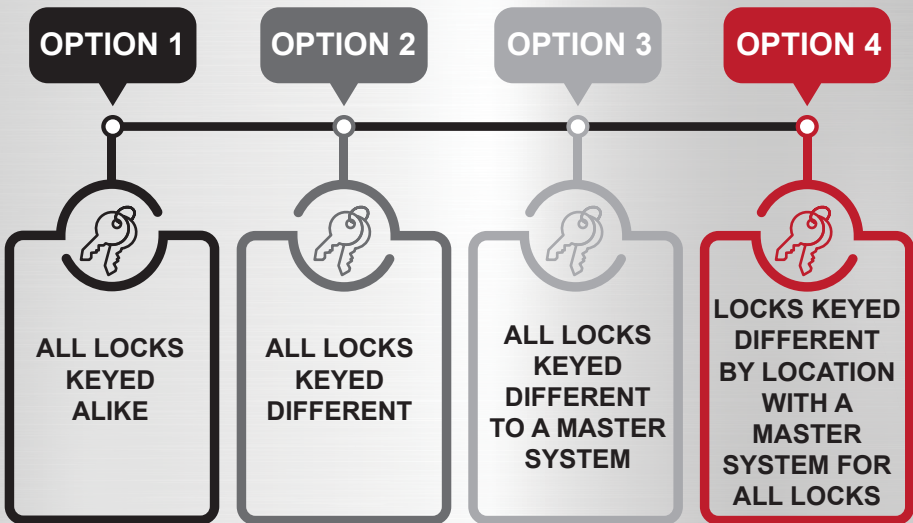

CUSTOMIZED KEYING SOLUTIONS

TransportSecurity.com
 (630) 247-1747
 nick@transportsecurity.com

Master systems can be applied to any padlock or locking device that has an ABLOY[®] cylinder. For example, your Padlock, King Pin, Air Cuff[®]* and Adjustable Trailer Locks can all be keyed alike.

**If you are interested in possibly adding Air Cuff Locks to a master system in the future, we need to be notified before system is created.*

MASTER KEY OPENS ALL KEY CODES

MASTER KEY OPENS ALL KEY CODES