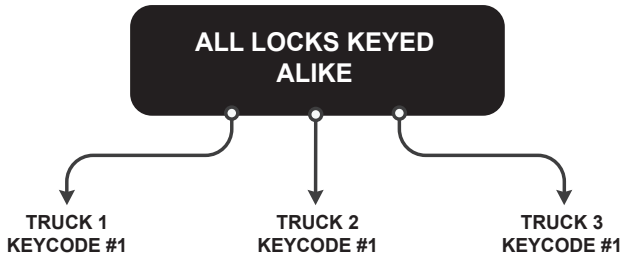

CUSTOMIZED KEYING SOLUTIONS

TransportSecurity.com
 (630) 247-1747
 nick@transportsecurity.com

Master systems can be applied to any padlock or locking device that has an ABLOY[®] cylinder. For example, your Padlock, King Pin, Air Cuff[®]* and Adjustable Trailer Locks can all be keyed alike.

**If you are interested in possibly adding Air Cuff Locks to a master system in the future, we need to be notified before system is created.*

MASTER KEY OPENS ALL KEY CODES

MASTER KEY OPENS ALL KEY CODES