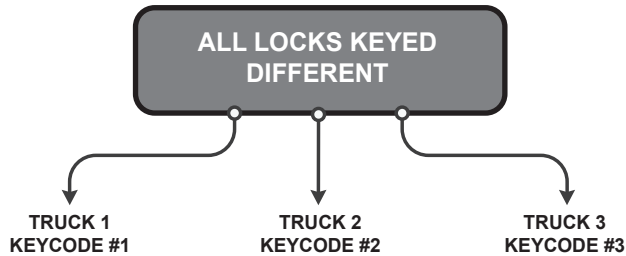

CUSTOMIZED KEYING SOLUTIONS

TransportSecurity.com
 (630) 247-1747
 nick@transportsecurity.com

Master systems can be applied to any padlock or locking device that has an ABLOY[®] cylinder. For example, your Padlock, King Pin, Air Cuff[®]* and Adjustable Trailer Locks can all be keyed alike.

**If you are interested in possibly adding Air Cuff Locks to a master system in the future, we need to be notified before system is created.*

MASTER KEY OPENS ALL KEY CODES

MASTER KEY OPENS ALL KEY CODES